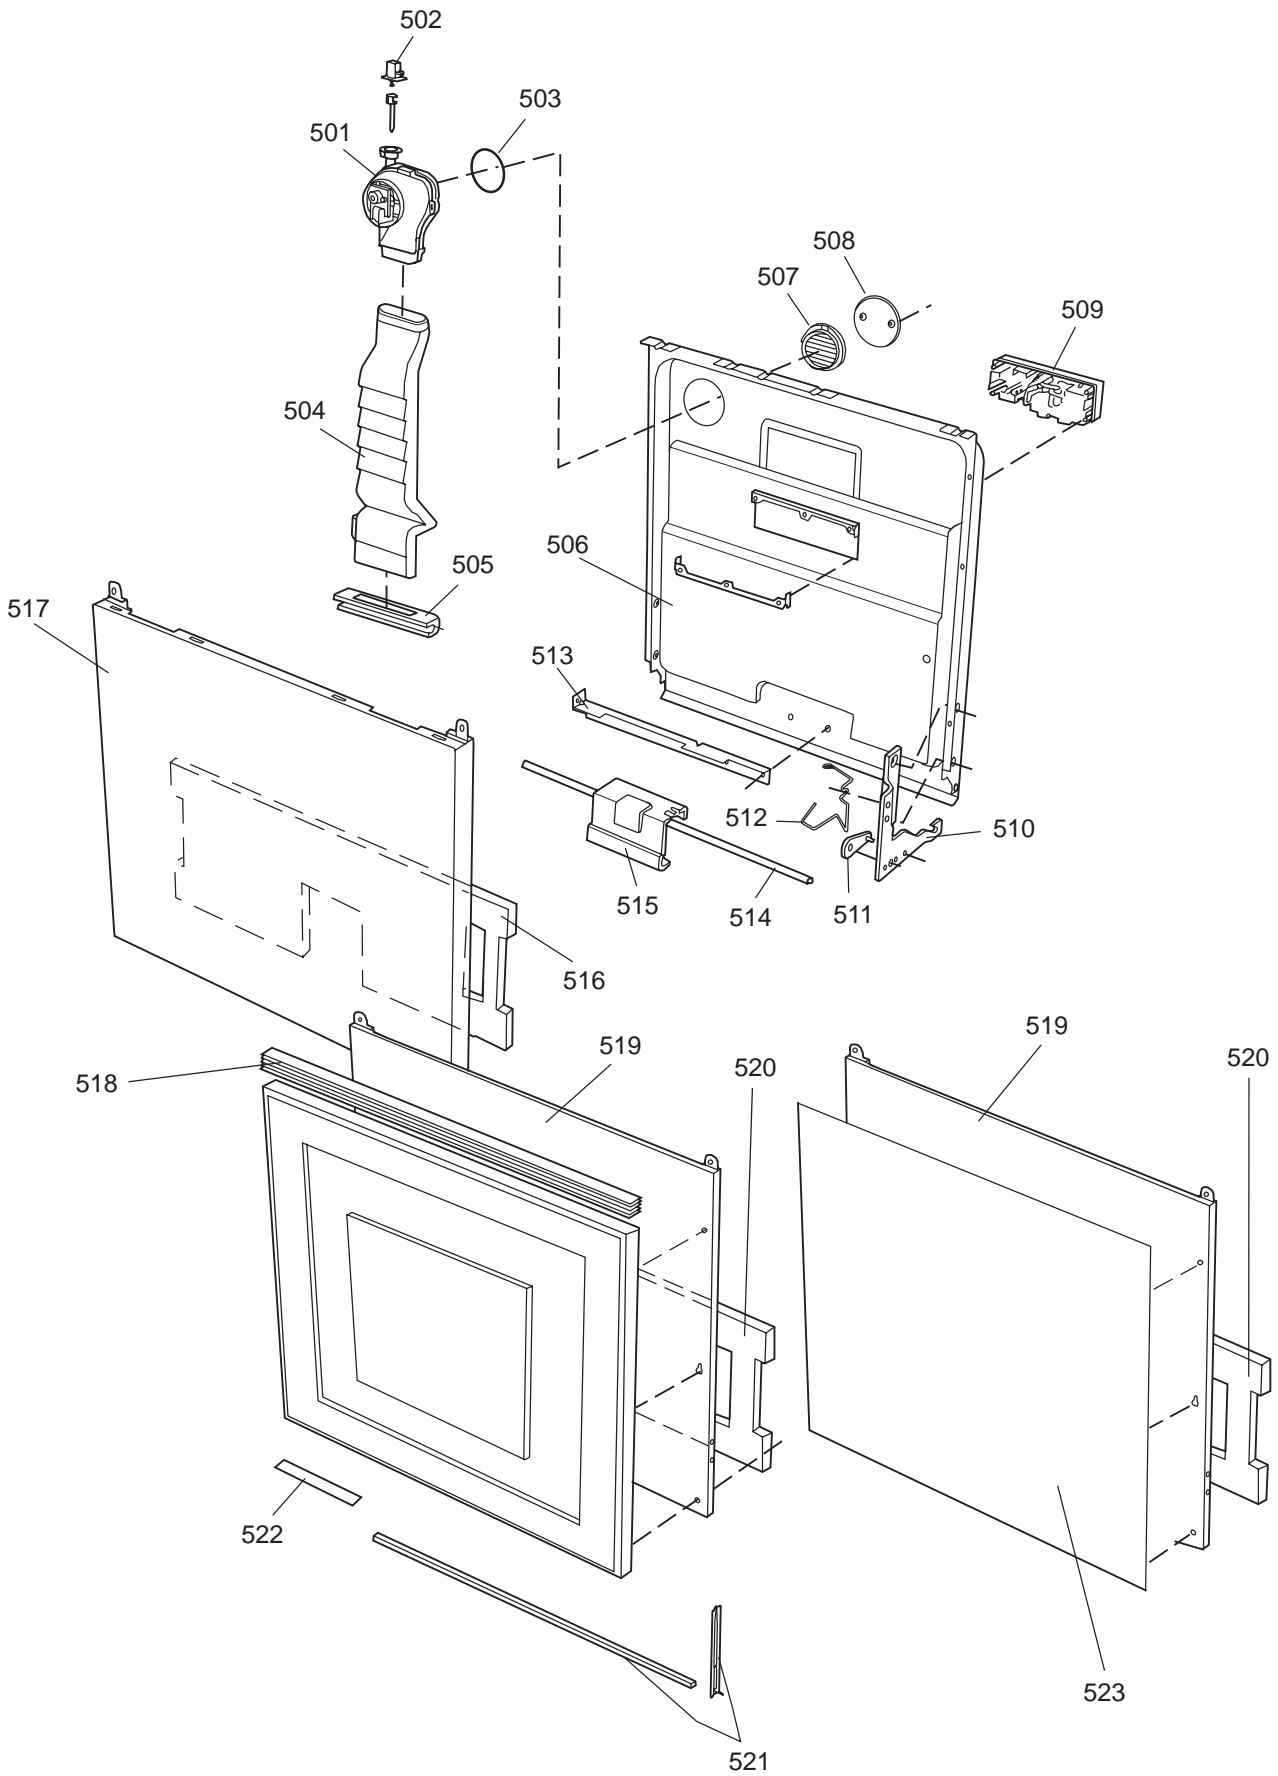

Datum
2003-03-24
Date

YTTERHÖLJE

CASING AND RELATED PARTS

Casing and related parts

ASKO, D1776 US - White Bi (DW953)

Pos	Spare part No.	Description	Qty	Comment
108	8059758-0	Toe Kick, White DW 05/06 US	1 Pcs	
108-a	8900944-0	Screw, white 20 torx	2 Pcs	
109	8070743	Insulation, Toe-Kick 05/06 D	1 Pcs	
110	8057526	Guard Plate DW05 & 06	1 Pcs	
110	8073707	Proection Plate	1 Pcs	
110-a	8902357	Screw	4 Pcs	
111	8060041	Sealing strip, protect plte	1 Pcs	
112	8058486	Drip Guard Overflow 05/06 DW	1 Pcs	
113	8058353	Sound Absorb Guard	1 Pcs	
114	8057550	Spring Adj. Bracket 05/06 DW	2 Pcs	
114	8073481-49	Spring Kicking Plate L. Gray	2 Pcs	
114-a	8902131	Screw, disc.jh 11-99	2 Pcs	
115	8057549	Bracket/Toe Kick 05/06 DW	2 Pcs	
124	8070615	Sealing Lower Panel DW 05/06	1 Pcs	
125	8057100-S-0	Lower Panel, 05/06 DW	1 Pcs	
125-a	8900352	Screw Access Panel 05/06	2 Pcs	
125-b	8009769	Plug - Decor Frame White	4 Pcs	
126	8070612	Insul, lower panel 05 & 06 D	1 Pcs	