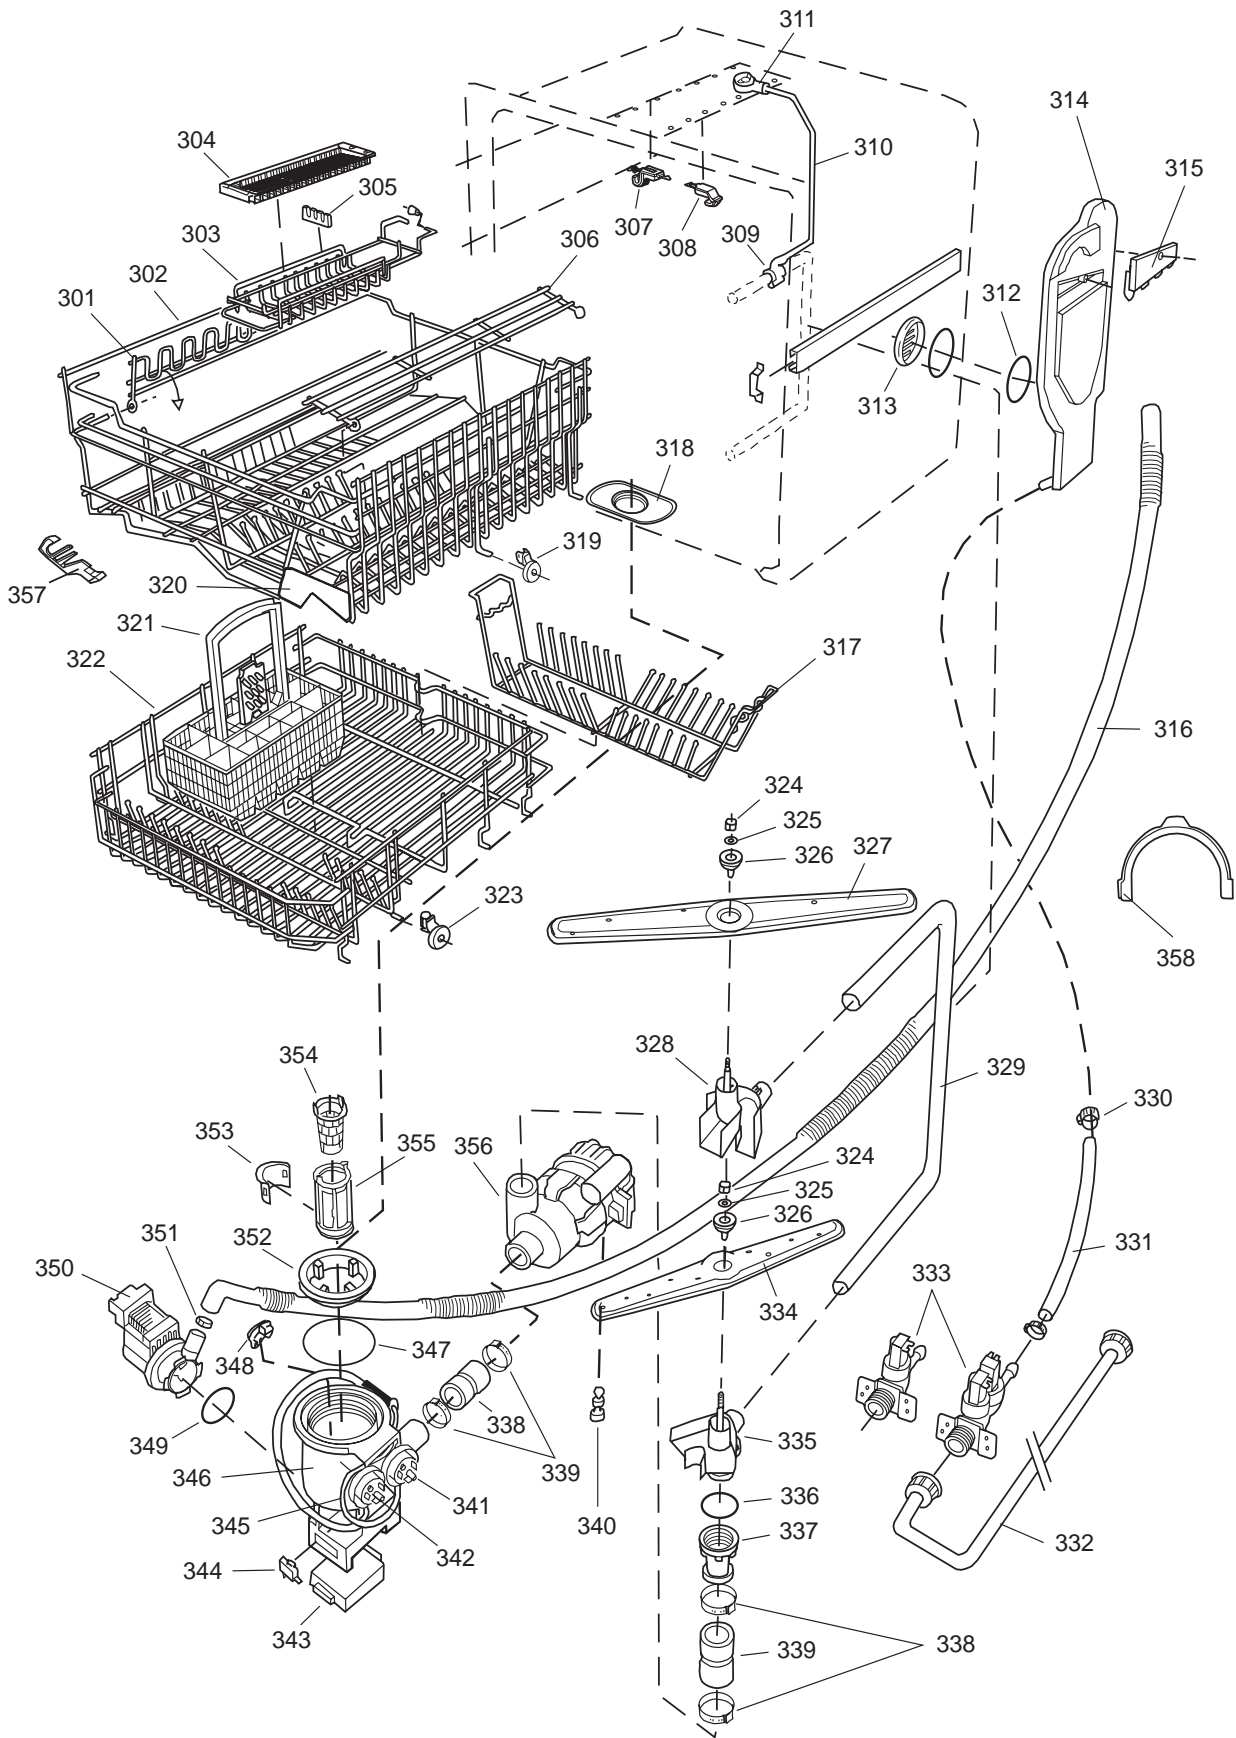

Datum

2003-03-24

Date

DISKSYSTEM

DISHWASHING SYSTEM

Dishwashing system

ASKO, D1776 US - White Bi (DW953)

Pos	Spare part No.	Description	Qty	Comment
301	8071337-36	Cup Shelf Wine Glass 05/06 D	1 Pcs	
302	8801236-36	Upper Basket Gray	1 Pcs	
302	8801199-36	Rack, Upper 05 & 06 DW	1 Pcs	with cup shelf
306	8071336-36	Cup Shelf 05/06 DW	1 Pcs	
313	8057536-77	Lockring Airbreak Gray	1 Pcs	
314	8057514	Sub To 8801234	1 Pcs	
316	8070304	Drain Hose 05/06 DW	1 Pcs	
316	8075484	OUTLET HOSE NON RETURN VALVE	1 Pcs	
316-a	8052239	Hose Clamp, Squeeze	1 Pcs	
316-a	8073403	Non Return Valve	1 Pcs	
316-b	8053642	Hose Clip	1 Pcs	
318	8059740	Strainer Upper 05/06 DW	1 Pcs	
319	8058498-77	Wheel, Upper Basket 05/06 DW	4 Pcs	
320	8057506-77	Knife Stop	1 Pcs	
321	8801089-77	Cutlery Basket 05/06 DW	1 Pcs	
322	8801200-36	Lower Basket 05/06 DW	1 Pcs	
323	8009516-77	Rack Wheels Lower 05/06 DW	8 Pcs	
324	8901262	Nut for Spray Arm 05	2 Pcs	
325	8052095	Ceramic Washer, Spray Arm 05	2 Pcs	
326	8057070-77	Spray Arm Insert 05/06 DW	2 Pcs	
327	8072695	Spray Arm - Upper 05/06 DW	1 Pcs	
328	8057068-77	Spray Pipe Bearing Upper	1 Pcs	
329	8057063	Spray pipe, inner 05	1 Pcs	
330	8052189	Hose Clamp, Squeeze	2 Pcs	
331	8070622	Ruber Hose	1 Pcs	
332	8073879	Fill hose quick connect	1 Pcs	
333	8073995	Water valve single. Easy Ins	1 Pcs	
333	8072121	Fill Valve, Single 05/06 DW.	1 Pcs	
333-a	8902087	Screw, Plastic Housing 20 To	2 Pcs	
334	8072692	Spray Arm - Lower 05/06 DW	1 Pcs	
335	8057067-77	Lower Washarm Support 05/06	1 Pcs	
336	8901755	O-Ring Seal	1 Pcs	
337	8057069	Retainer Nut SprayArm 05/06	1 Pcs	
338	8052097	Hose Clamp, Circ. Pump 05/06	4 Pcs	
339	8057484	Hose, Circ. Pump 05/06 DW	2 Pcs	
340	8055095	BUFFER, Circumpump 03/04 DW	1 Pcs	
341	8071024	Level Switch 05/06 DW	1 Pcs	
343	8057053	Subs to 8075110	1 Pcs	
344	8060068	Micro Switch,Overfill 05/06	1 Pcs	
345	8058500	Hose Pressure Sw. 05/06 DW	1 Pcs	
346	8801123	Replaces 8075197-77. Sump 05	1 Pcs	
347	8058503	O-Ring, Sump 05/06 DW	1 Pcs	
348	8057487-79	Sump Plug DW 05/06 Cleanout	1 Pcs	
349	8002584	O-Ring, Drain Pump 05/06 DW	1 Pcs	
350	8072032	Drain Pump 05/06 DW	1 Pcs	
351	8052239	Hose Clamp, Squeeze	1 Pcs	
352	8057488	Locking ring, bottom well 05	1 Pcs	
353	8058454	Cover Str. Basket 05/06 DW	1 Pcs	
354	8057972-77	Strainer Basket Grey 05/06 D	1 Pcs	
355	8057486-77	Filter, fine 05 & 06 DW	1 Pcs	
356	8071250	Circ. Pump 05/06 DW	1 Pcs	
356-a	8075380	capacitor D3000	1 Pcs	
357	8071214-77	Knife Holder 05/06 DW	2 Pcs	
358	8050805	GOOSE NECK for DRAIN HOSE	1 Pcs	
358	8072528-77	Holder Outlet Hose	1 Pcs