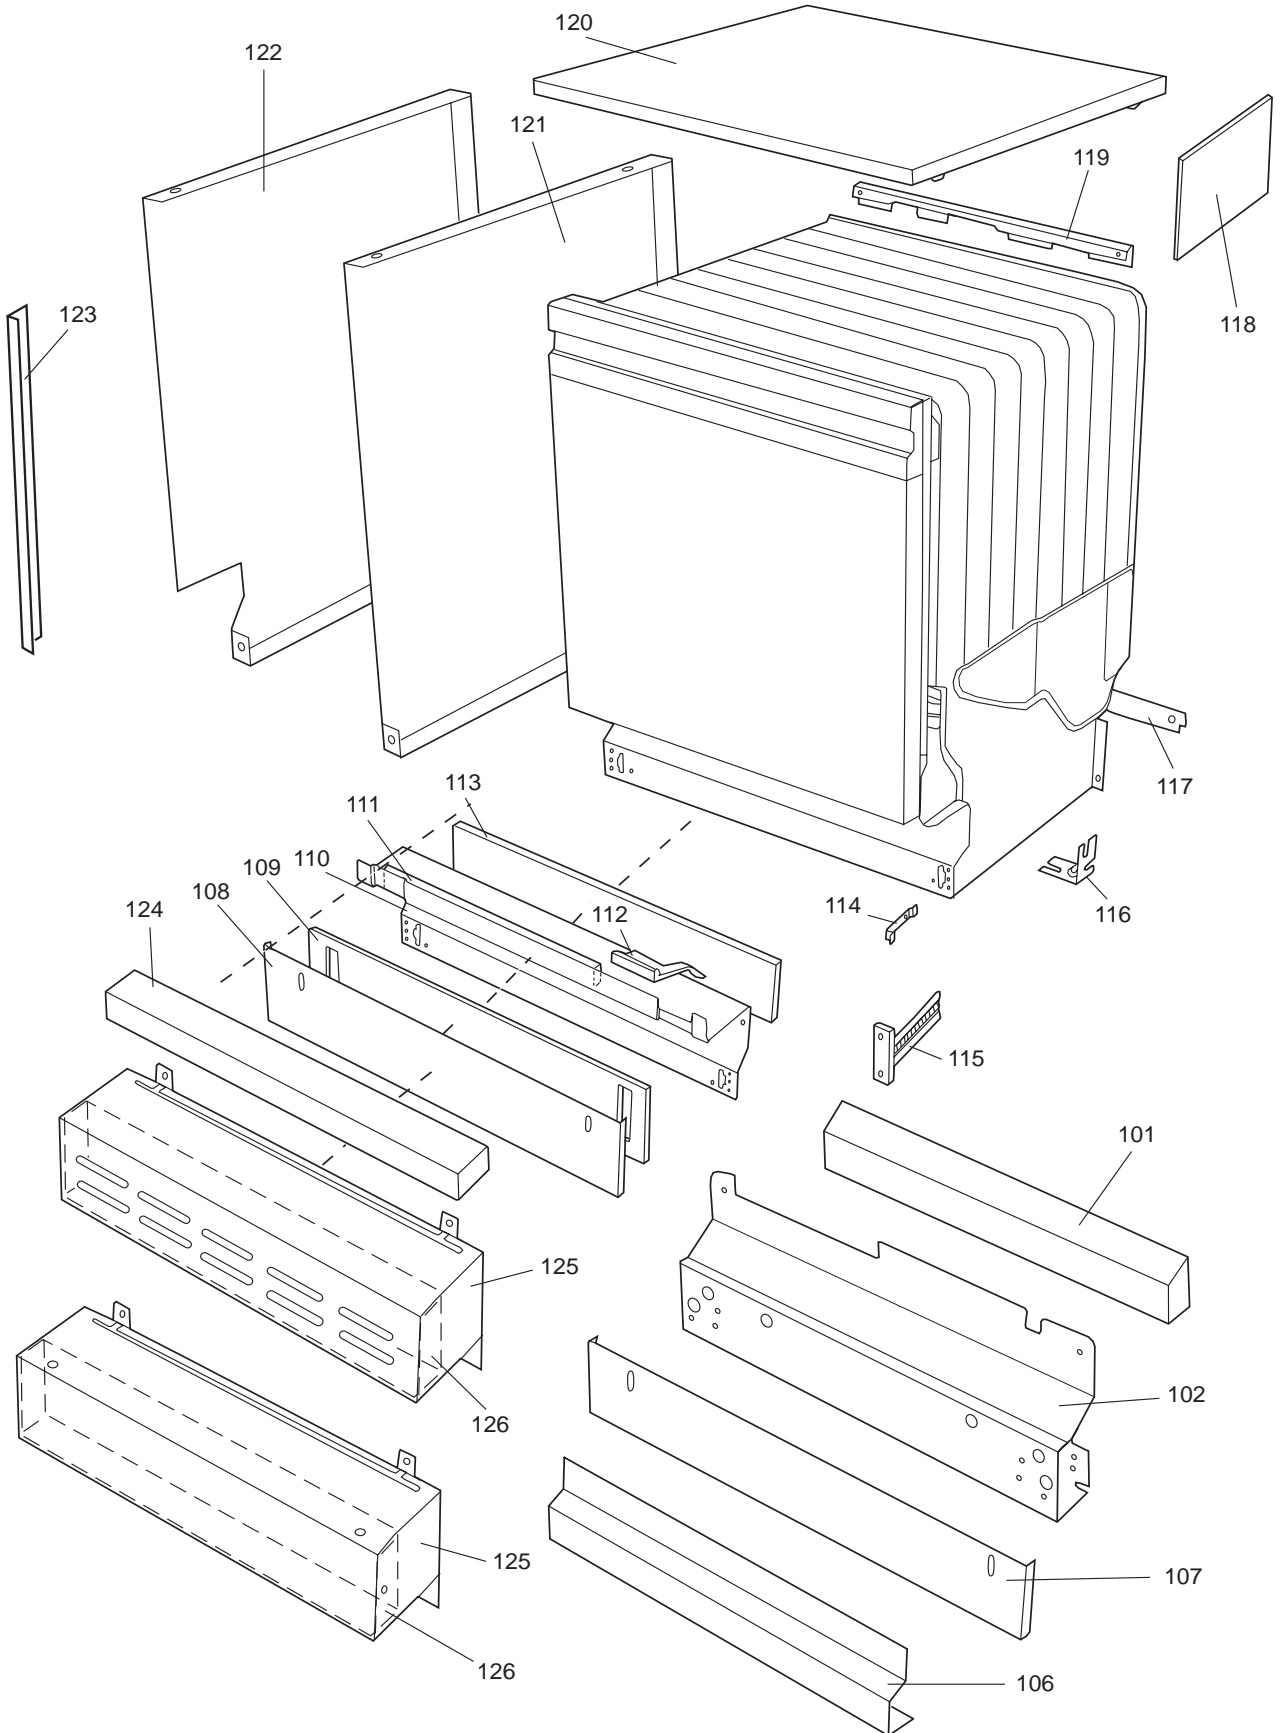

Datum
2003-03-24
Date

YTTERHÖLJE

CASING AND RELATED PARTS

Casing and related parts

ASKO, D1776 US - White Bi (DW953)

Pos	Spare part No.	Description	Qty	Comment
108	8059758-0	Toe Kick, White DW 05/06 US	1 Pcs	
108-a	8900944-0	Screw, white 20 torx	2 Pcs	
109	8070743	Insulation, Toe-Kick 05/06 D	1 Pcs	
110	8057526	Guard Plate DW05 & 06	1 Pcs	
110	8073707	Proection Plate	1 Pcs	
110-a	8902357	Screw	4 Pcs	
111	8060041	Sealing strip, protect plte	1 Pcs	
112	8058486	Drip Guard Overflow 05/06 DW	1 Pcs	
113	8058353	Sound Absorb Guard	1 Pcs	
114	8057550	Spring Adj. Bracket 05/06 DW	2 Pcs	
114	8073481-49	Spring Kicking Plate L. Gray	2 Pcs	
114-a	8902131	Screw, disc.jh 11-99	2 Pcs	
115	8057549	Bracket/Toe Kick 05/06 DW	2 Pcs	
124	8070615	Sealing Lower Panel DW 05/06	1 Pcs	
125	8057100-S-0	Lower Panel, 05/06 DW	1 Pcs	
125-a	8900352	Screw Access Panel 05/06	2 Pcs	
125-b	8009769	Plug - Decor Frame White	4 Pcs	
126	8070612	Insul, lower panel 05 & 06 D	1 Pcs