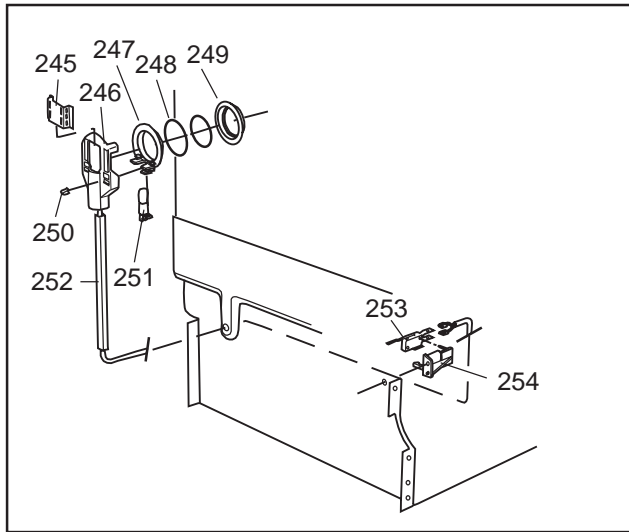

Container and related parts

ASKO, D1776 US - White Bi (DW953)

Pos	Spare part No.	Description	Qty	Comment
201	8057977	Bearing Upper Rail 05/06 DW	8 Pcs	
202	8058638-77	Ball Holder, Upper Rail DW	2 Pcs	
203	8057979-77	Rack Stop Grey 05/06 DW	2 Pcs	
204	8057052	Guide Rail '05 '06 DW	2 Pcs	
205	8057978-77	Rail Stop - Back Grey 05/06	2 Pcs	
206	8057489	Tub Seal 05/06 DW	1 Pcs	
208	8801098	Lock Catch Kit 05'06 D/W	1 Pcs	
210	8002370	Protective Collar	2 Pcs	
210	8057077	Heating Element DW 05/06 140	1 Pcs	
211	8901110	Screw w/O-Ring DW 05/06 25-T	4 Pcs	
212	8070613	Sealing Strip Casing	1 Pcs	
216	8002579	T-Stat 05/06 DW Overheat	1 Pcs	
218	8074043	Power supply cord	1 Pcs	
220	8057527	Rear plate cover	1 Pcs	
220-a	8902357	Screw	5 Pcs	
222	8070142	Cable holder, rear 05	1 Pcs	
223	8058495	Cable holder, door 05	1 Pcs	
225	8074566	Bottom Outer	1 Pcs	If equip with 3-feet
225	8057523	Bottom and Side support '05	1 Pcs	
228	8058558	RFI 05/06 WM	1 Pcs	
229	8050251	Terminal Block DW All	1 Pcs	
229-a	8900357	Screw, terminal block	1 Pcs	
230	8059991	Cable holder, supply line 05	1 Pcs	
231	8006948	Grommet	1 Pcs	
232	8058491-77	Door Spring 05/06 for 0-7 lb	2 Pcs	
233	8057062	Subs to 8074877	4 Pcs	
233	8074877	Foot	2 Pcs	
234	8901156	Nut, Levelling Legs	4 Pcs	
235	8051957	Slide, foot 02 DW	3 Pcs	
236	8072119	Washer	4 Pcs	
238	8073647	Foot Adjustable from Front C	1 Pcs	
241	8060255	No longer Avail. po# 8008- H	1 Pcs	
242	8070495	Inlet Valve Mount	1 Pcs	
242-a	8900327	Screw 20 Torx, Self Tapping	2 Pcs	
243	8059761-0	Filler Strip - Left DW - Whi	1 Pcs	
243	8059762-0	Filler Strip, Right 05/06 DW	1 Pcs	
243-a	8900646	Screw 20 Torx SS	4 Pcs	
244	8070614	Insulation,fill strip 05&06	2 Pcs	