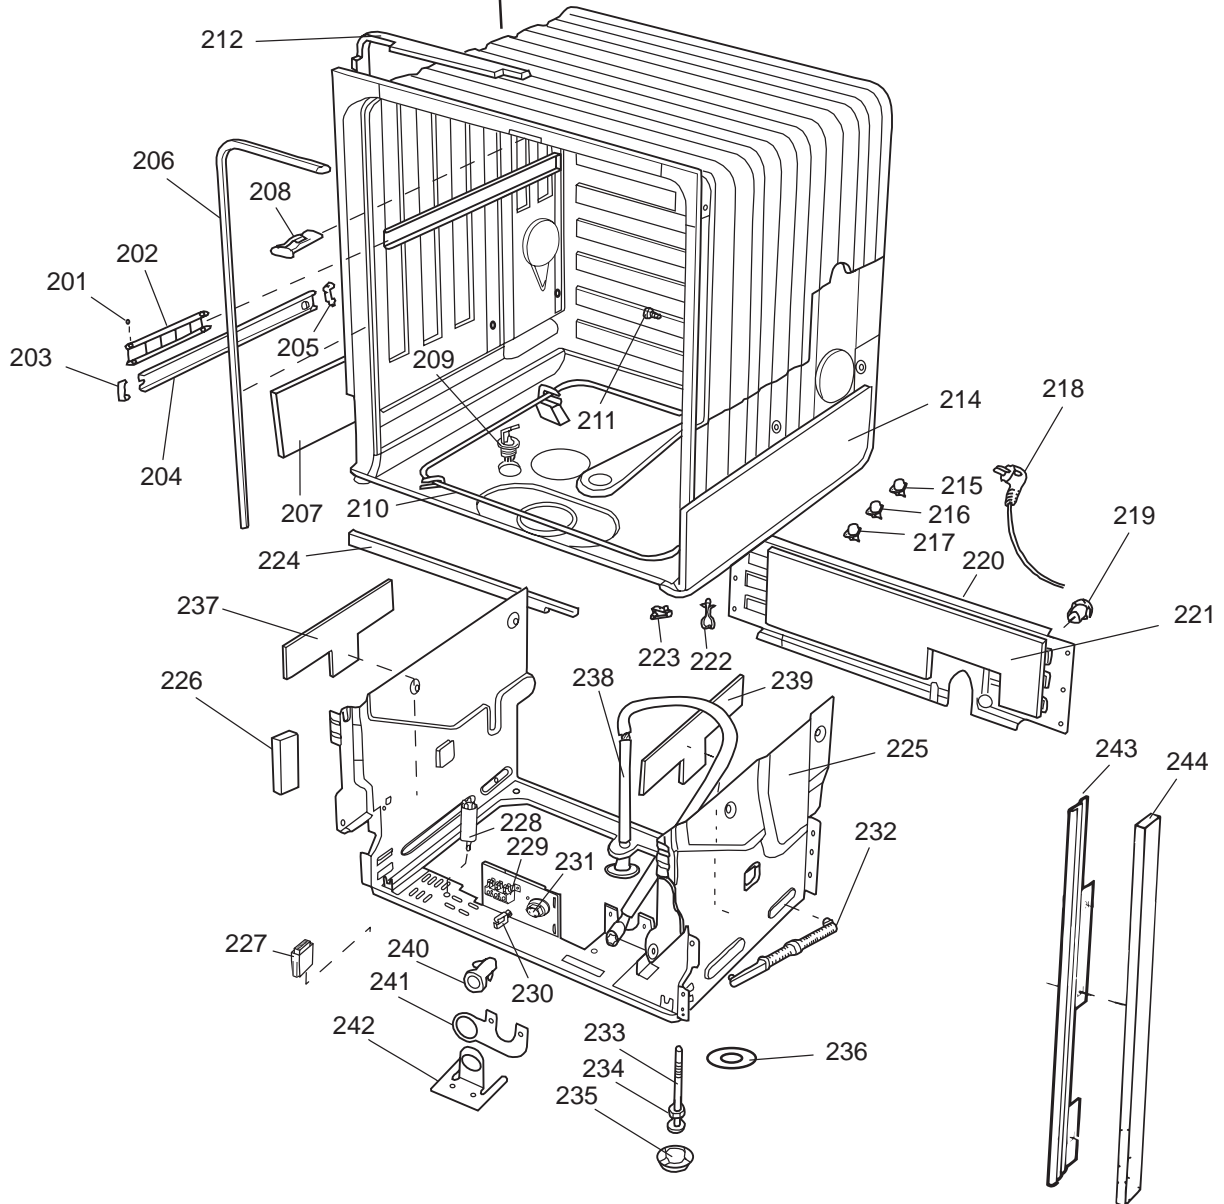

ASKO
BUILT TO LAST LONGER

Spare Parts Catalogue

Dishwashers \ 06 Generation
Type: DW953
Model: D1776 US White Bi

Prod. No: 107177600
November 17th 2004

AM Appliances Group

P.O. Box 851805 • Richardson • TX 75085-1805
789 N. Grove Road • Suite 103 • Richardson • TX 75081

Container and related parts

ASKO, D1776 US - White Bi (DW953)

Pos	Spare part No.	Description	Qty	Comment
201	8057977	Bearing Upper Rail 05/06 DW	8 Pcs	
202	8058638-77	Ball Holder, Upper Rail DW	2 Pcs	
203	8057979-77	Rack Stop Grey 05/06 DW	2 Pcs	
204	8057052	Guide Rail '05 '06 DW	2 Pcs	
205	8057978-77	Rail Stop - Back Grey 05/06	2 Pcs	
206	8057489	Tub Seal 05/06 DW	1 Pcs	
208	8801098	Lock Catch Kit 05'06 D/W	1 Pcs	
210	8002370	Protective Collar	2 Pcs	
210	8057077	Heating Element DW 05/06 140	1 Pcs	
211	8901110	Screw w/O-Ring DW 05/06 25-T	4 Pcs	
212	8070613	Sealing Strip Casing	1 Pcs	
216	8002579	T-Stat 05/06 DW Overheat	1 Pcs	
218	8074043	Power supply cord	1 Pcs	
220	8057527	Rear plate cover	1 Pcs	
220-a	8902357	Screw	5 Pcs	
222	8070142	Cable holder, rear 05	1 Pcs	
223	8058495	Cable holder, door 05	1 Pcs	
225	8074566	Bottom Outer	1 Pcs	If equip with 3-feet
225	8057523	Bottom and Side support '05	1 Pcs	
228	8058558	RFI 05/06 WM	1 Pcs	
229	8050251	Terminal Block DW All	1 Pcs	
229-a	8900357	Screw, terminal block	1 Pcs	
230	8059991	Cable holder, supply line 05	1 Pcs	
231	8006948	Grommet	1 Pcs	
232	8058491-77	Door Spring 05/06 for 0-7 lb	2 Pcs	
233	8057062	Subs to 8074877	4 Pcs	
233	8074877	Foot	2 Pcs	
234	8901156	Nut, Levelling Legs	4 Pcs	
235	8051957	Slide, foot 02 DW	3 Pcs	
236	8072119	Washer	4 Pcs	
238	8073647	Foot Adjustable from Front C	1 Pcs	
241	8060255	No longer Avail. po# 8008- H	1 Pcs	
242	8070495	Inlet Valve Mount	1 Pcs	
242-a	8900327	Screw 20 Torx, Self Tapping	2 Pcs	
243	8059761-0	Filler Strip - Left DW - Whi	1 Pcs	
243	8059762-0	Filler Strip, Right 05/06 DW	1 Pcs	
243-a	8900646	Screw 20 Torx SS	4 Pcs	
244	8070614	Insulation,fill strip 05&06	2 Pcs	